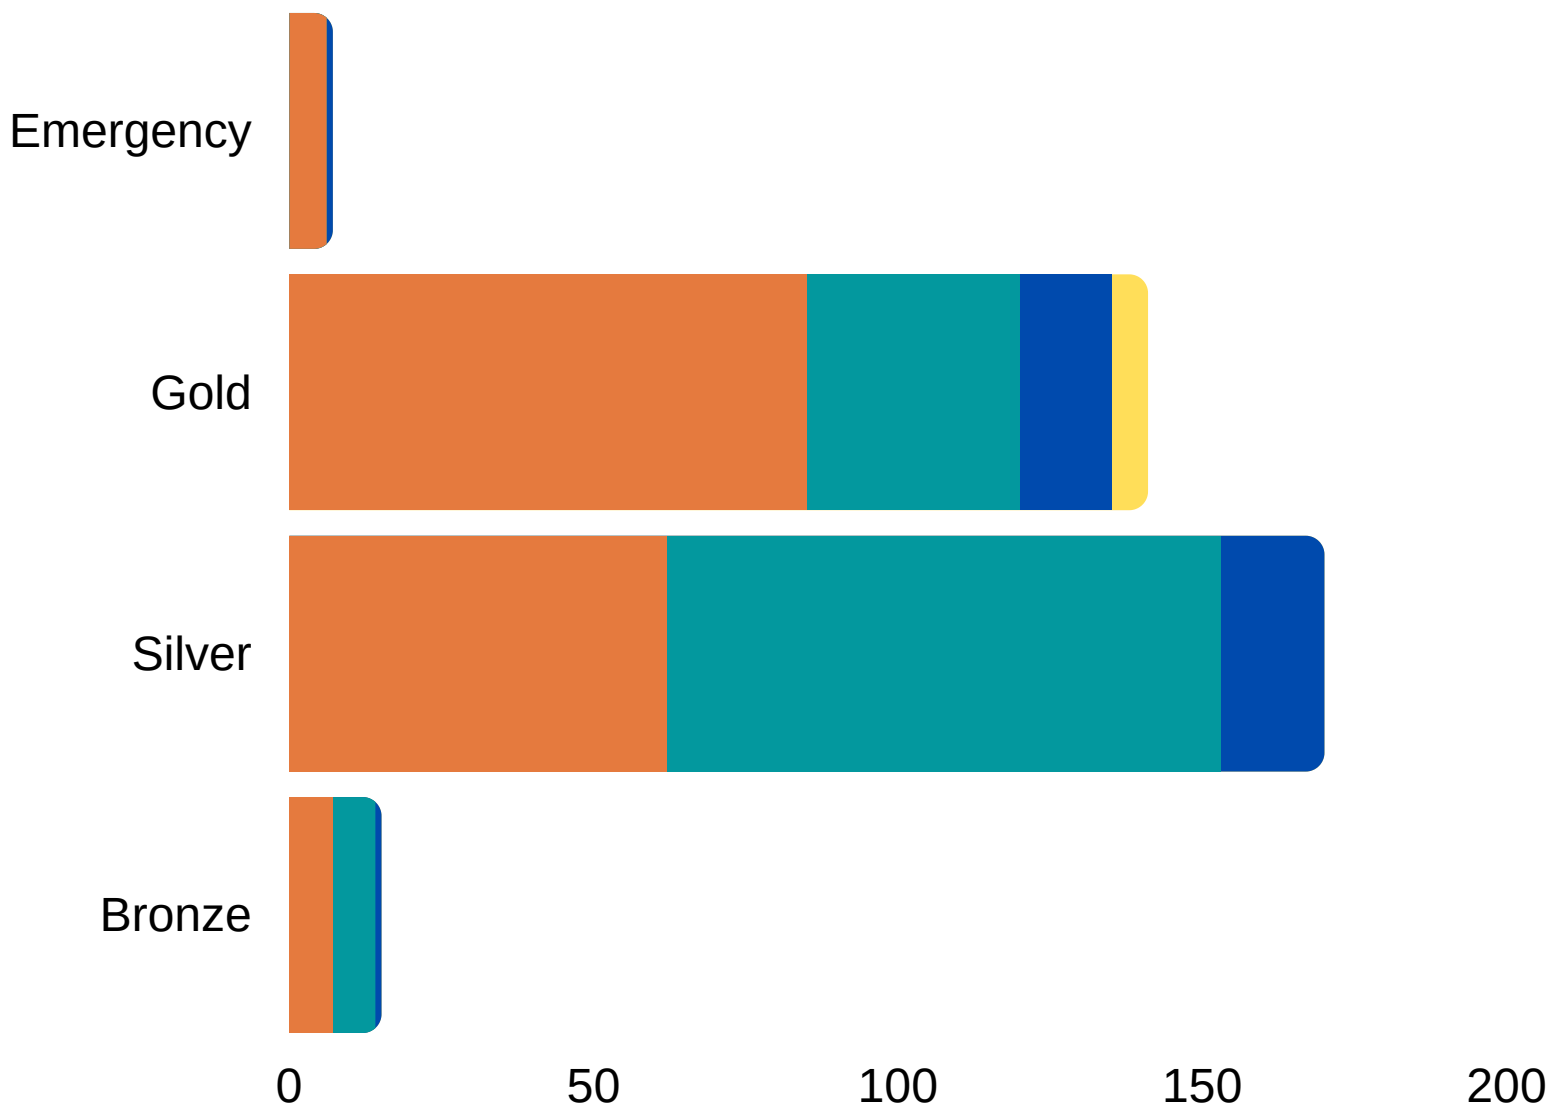

49

The average number of bids for flats let in Mendip in 2021

200

The highest number of bids for a property let in Mendip in 2021

Homes let in Mendip in 2021 by Band

HOMES LET BY BAND & SIZE OF HOME

1 bed 2 bed 3 bed 4+ bed

51%

Of homes let in Mendip in 2021 were let to households in Silver Band

42%

Of homes let in Mendip in 2021 were let to households in Gold Band

7

Homes in Mendip were let to households in Emergency Band in 2021