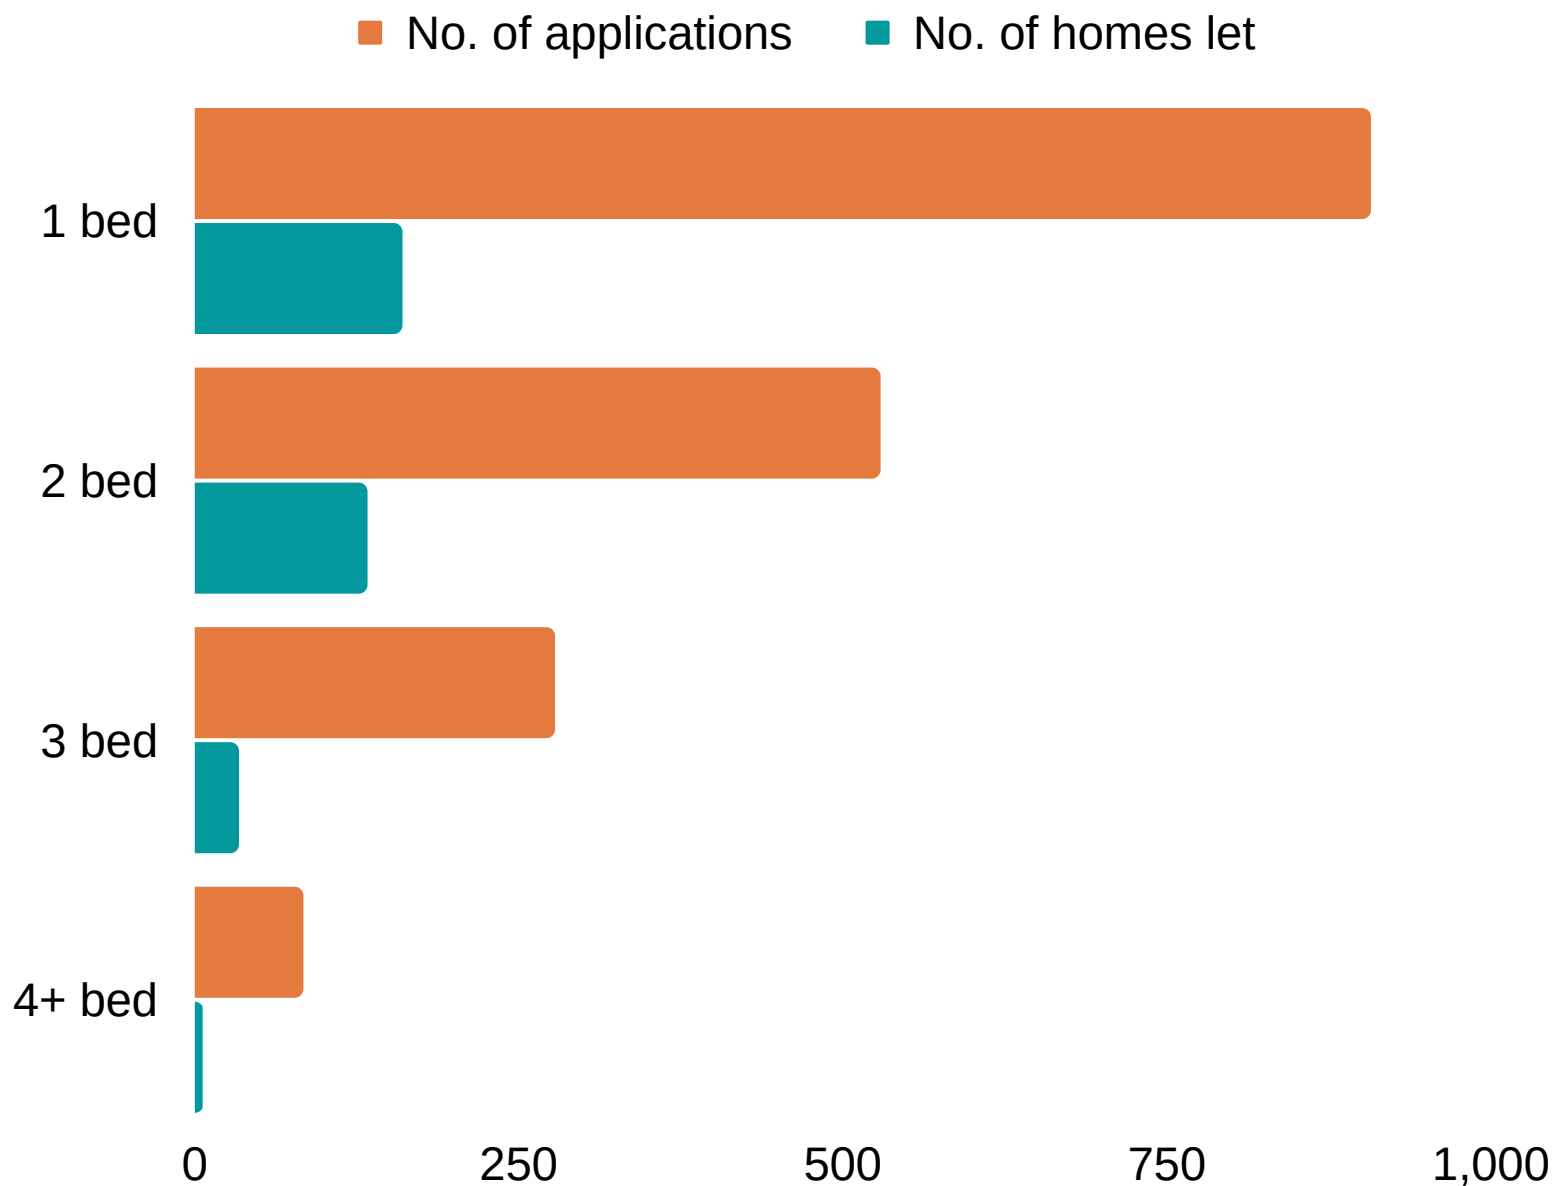

Homefinder Somerset in Mendip

1,794 HOUSEHOLDS ARE REGISTERED WITH MENDIP (MAR 22)

APPLICATIONS BY BAND & SIZE OF HOME NEEDED

1 bed 2 bed 3 bed 4+ bed

51%

of households need
a 1 bed home

55%

of households are
in Silver Band

183

The number of new or
updated applications
received by Mendip in
February 2022

333 homes were let in Mendip in 2021

NUMBER OF HOMES LET COMPARED TO NUMBER OF APPLICATIONS

88

The average number of bids for houses let in Mendip in 2021

49

The average number of bids for flats let in Mendip in 2021

200

The highest number of bids for a property let in Mendip in 2021

Homes let in Mendip in 2021 by Band

HOMES LET BY BAND & SIZE OF HOME

1 bed 2 bed 3 bed 4+ bed

Homes let in Mendip in 2021 by Area

THE AREAS WITH THE MOST HOMES LET IN 2021

1 bed 2 bed 3 bed 4+ bed