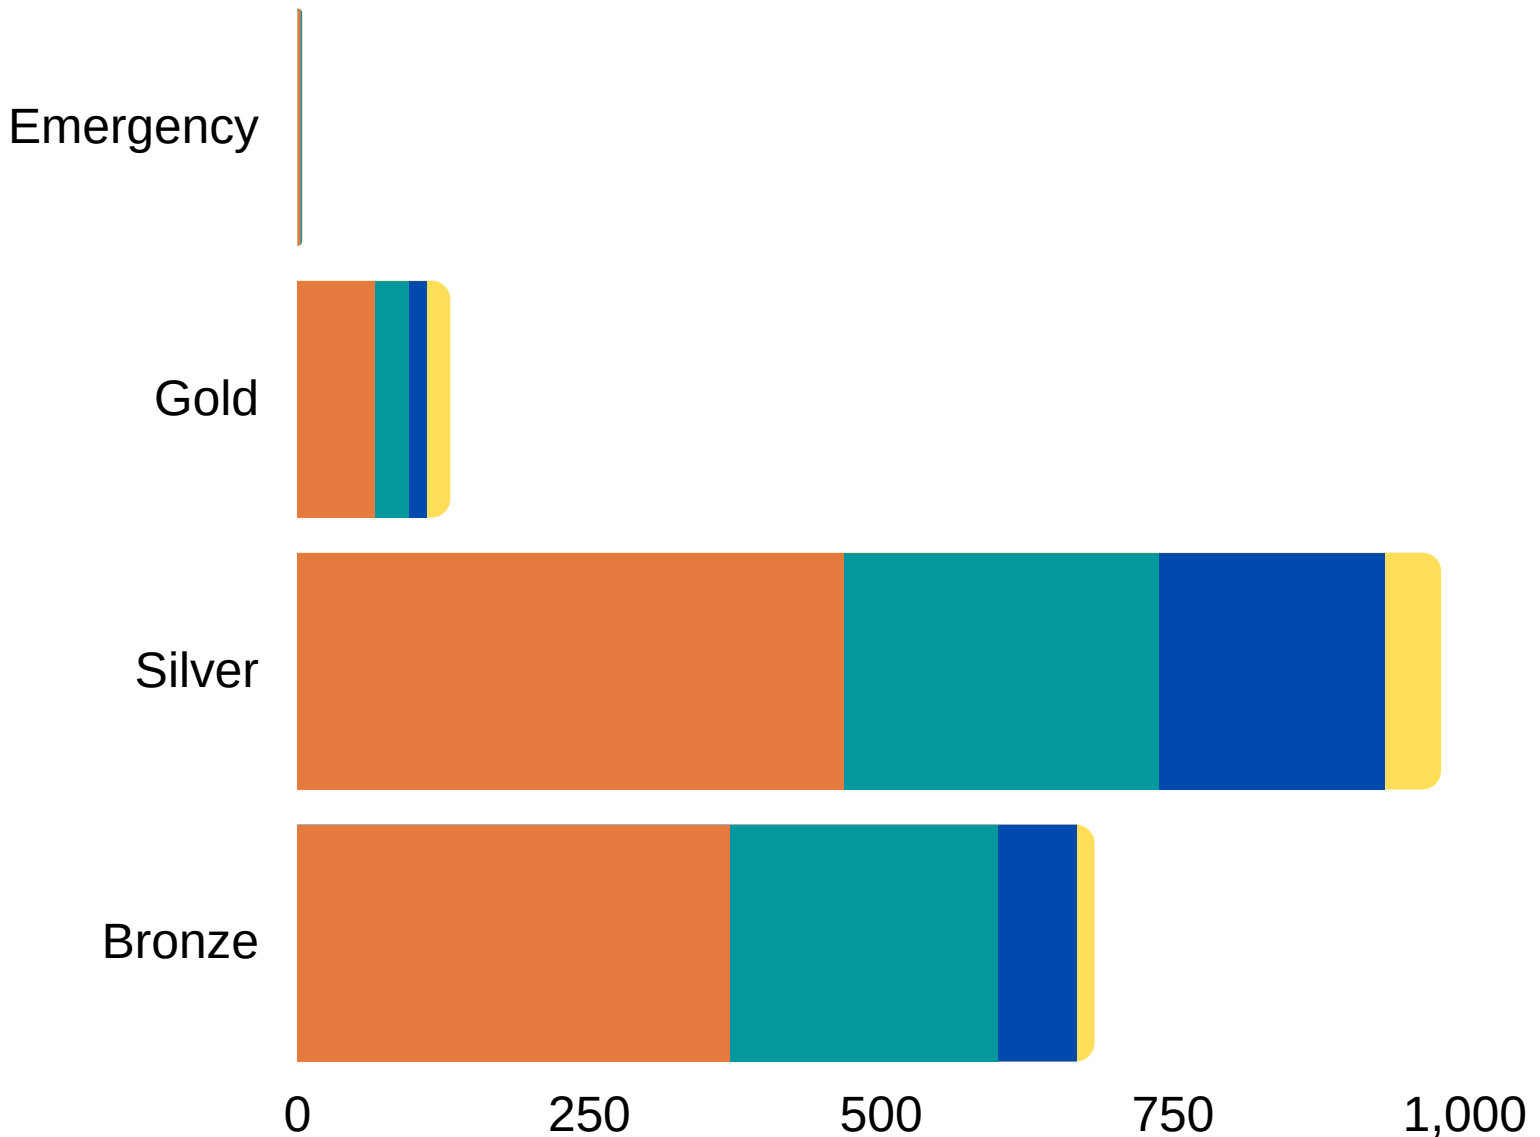

Homefinder Somerset in Mendip

1,794 HOUSEHOLDS ARE REGISTERED WITH MENDIP (MAR 22)

APPLICATIONS BY BAND & SIZE OF HOME NEEDED

1 bed 2 bed 3 bed 4+ bed

51%

of households need
a 1 bed home

55%

of households are
in Silver Band

183

The number of new or
updated applications
received by Mendip in
February 2022

333 homes were let in Mendip in 2021

NUMBER OF HOMES LET COMPARED TO NUMBER OF APPLICATIONS

88

The average number of bids for houses let in Mendip in 2021