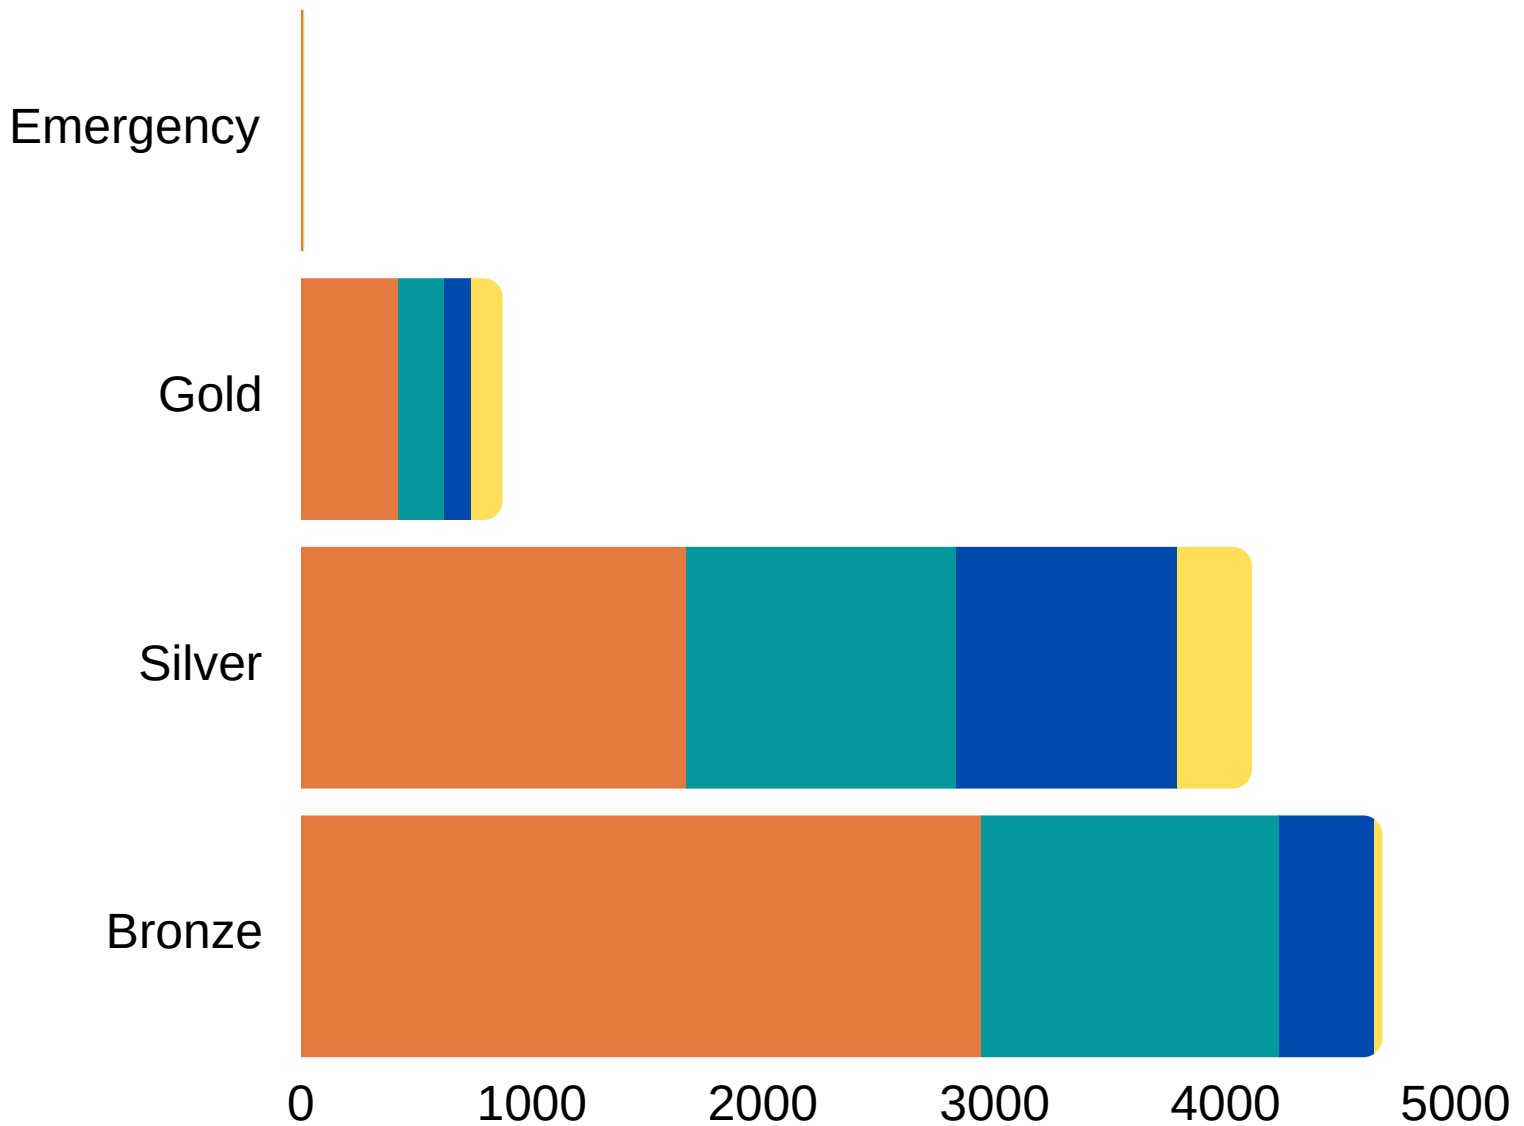

Homefinder Somerset Key Facts

**9,688 HOUSEHOLDS ARE REGISTERED WITH
HOMEFINDER SOMERSET (MARCH 2024)**

APPLICATIONS BY BAND & SIZE OF HOME NEEDED

1 bed 2 bed 3 bed 4+ bed

52%

of households need
a 1 bed home

48%

of households are
in Bronze Band

2,819

The number of new or
updated applications
received in January &
February 2024

1,974 homes were let in Somerset in 2023

NUMBER OF HOMES LET COMPARED TO NUMBER OF APPLICATIONS