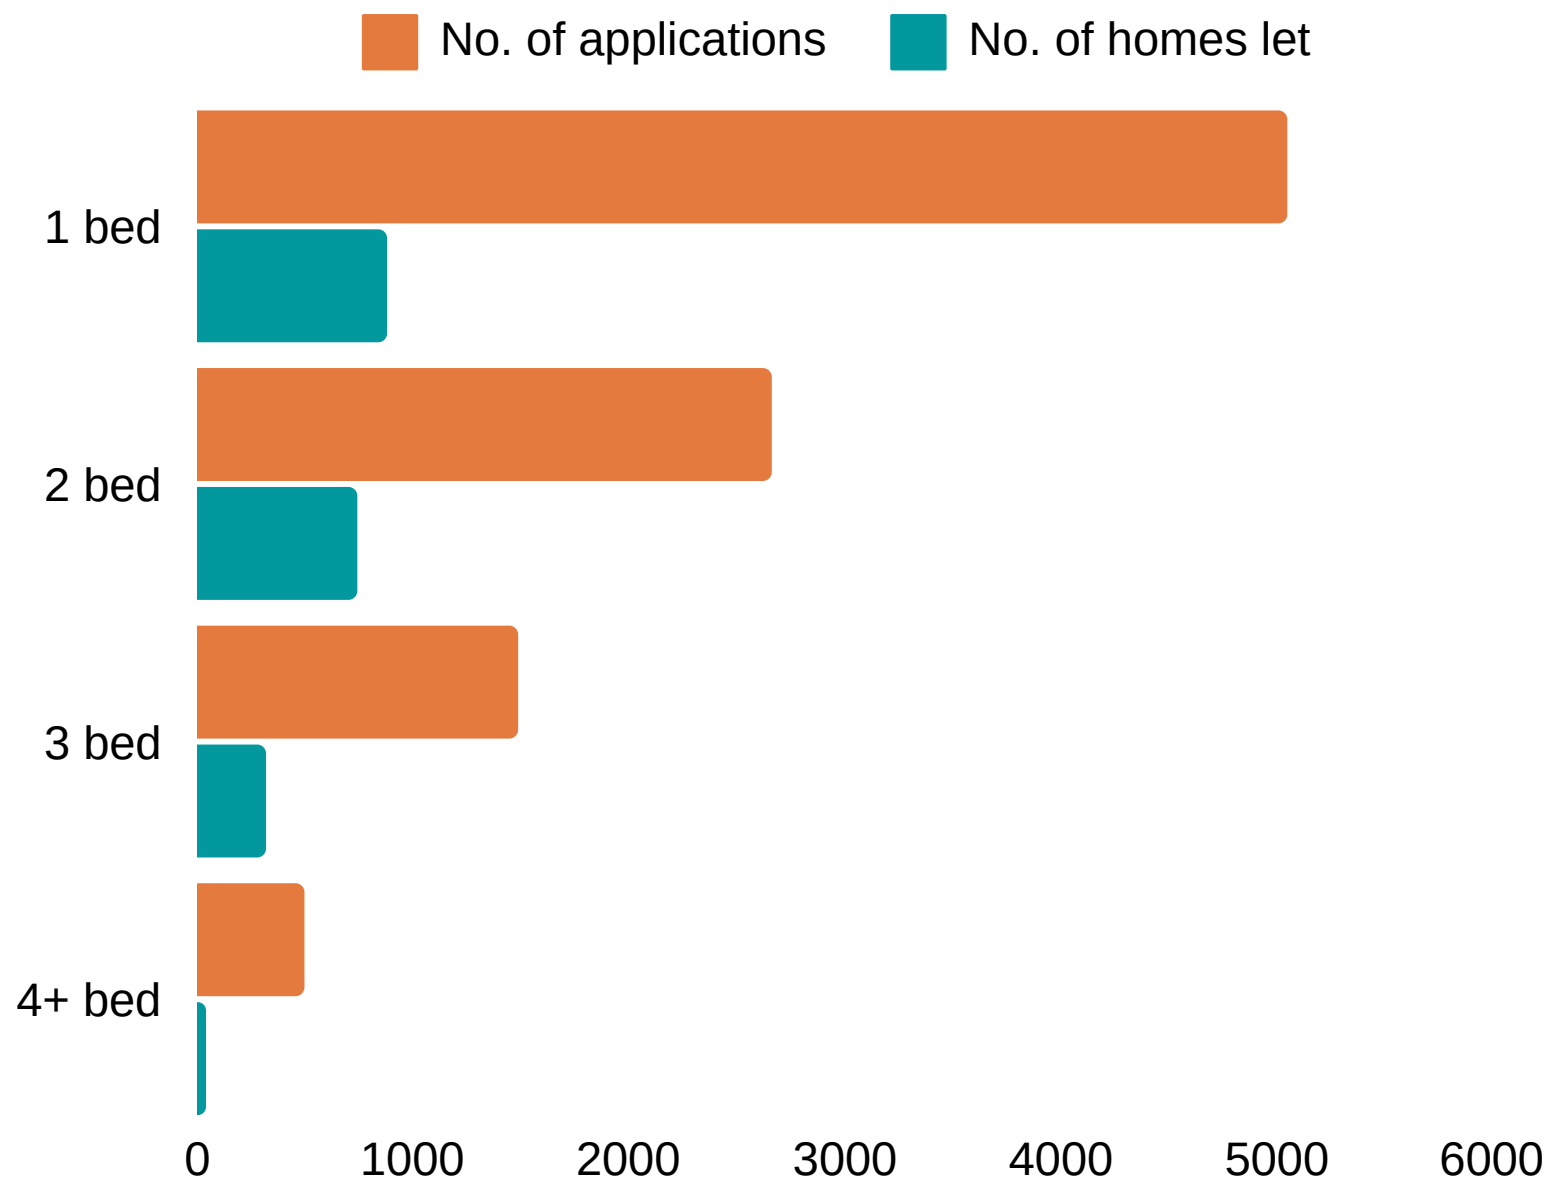

Homefinder Somerset Key Facts

**9,688 HOUSEHOLDS ARE REGISTERED WITH
HOMEFINDER SOMERSET (MARCH 2024)**

APPLICATIONS BY BAND & SIZE OF HOME NEEDED

1 bed 2 bed 3 bed 4+ bed

52%

of households need
a 1 bed home

48%

of households are
in Bronze Band

2,819

The number of new or
updated applications
received in January &
February 2024

1,974 homes were let in Somerset in 2023

NUMBER OF HOMES LET COMPARED TO NUMBER OF APPLICATIONS

DATA REFERS TO HOMES LET IN SOMERSET BETWEEN 1 JANUARY AND 31 DECEMBER 2023

125

The average number of bids for every home advertised

1,016

Homes had over 100 bids

500

The highest number of bids for a property

Homes let in Somerset in 2023 by Band

HOMES LET BY BAND & SIZE OF HOME

1 bed 2 bed 3 bed 4+ bed

DATA REFERS TO HOMES LET IN SOMERSET BETWEEN 1 JANUARY AND 31 DECEMBER 2023

51%

were let to households in Gold Band