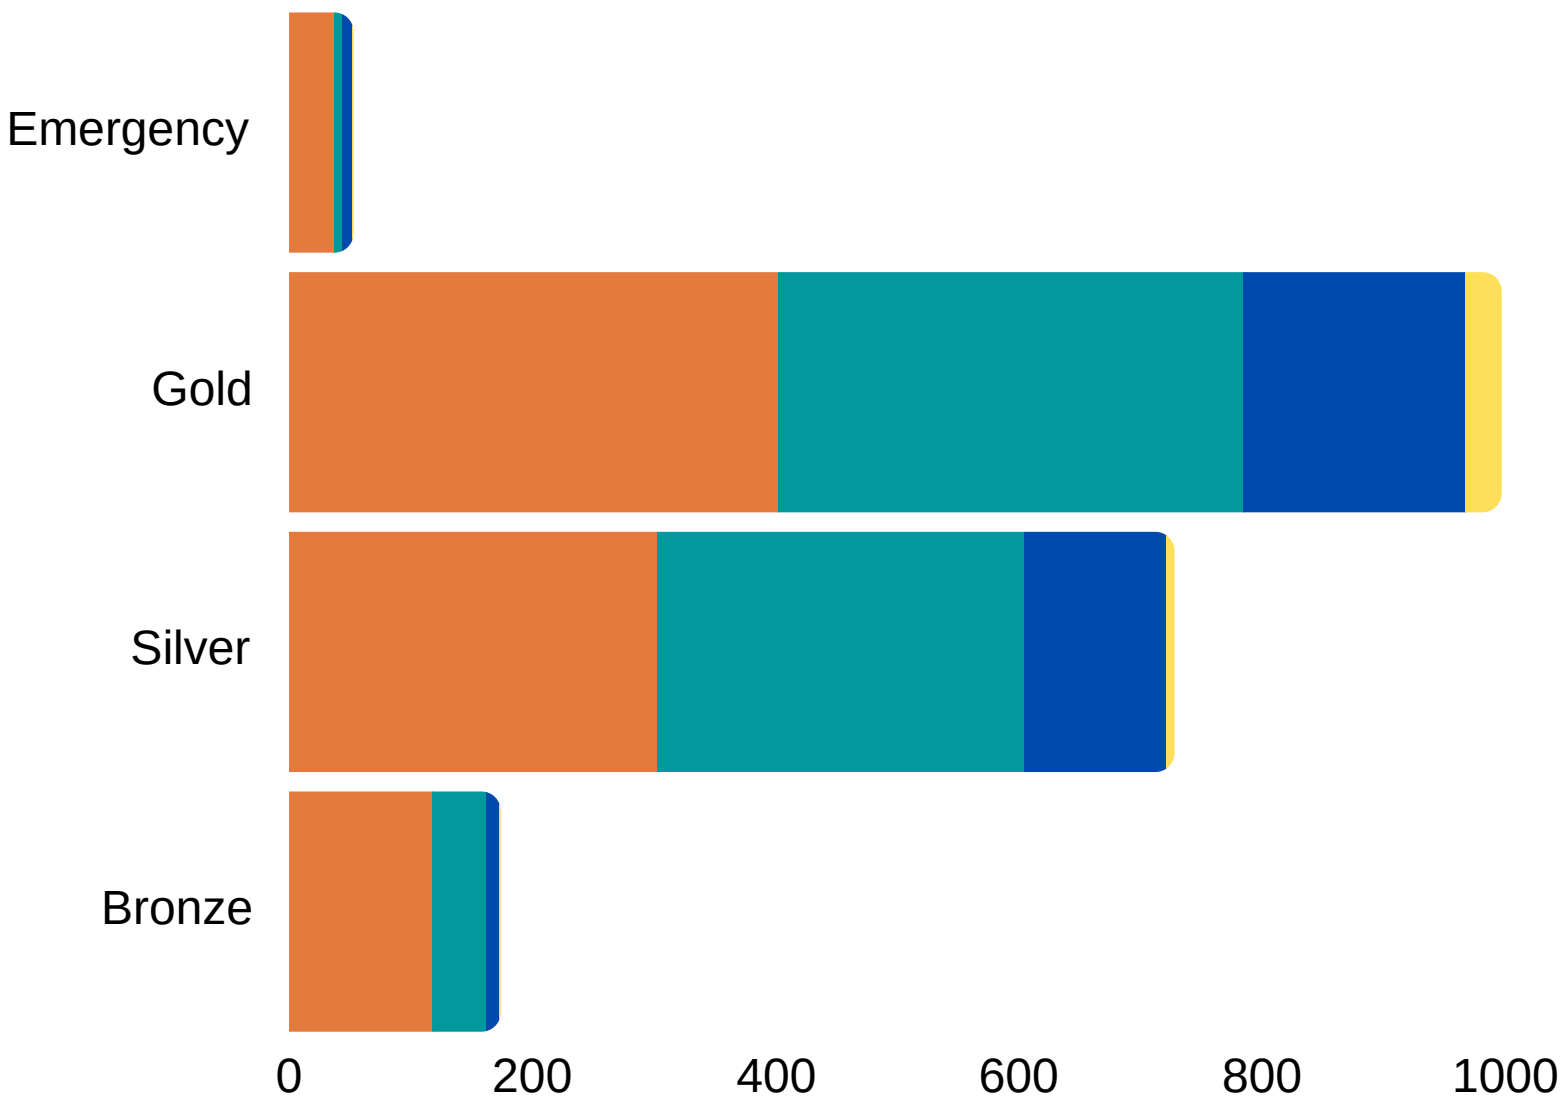

48%

of households are
in Bronze Band

2,819

The number of new or
updated applications
received in January &
February 2024

1,974 homes were let in Somerset in 2023

NUMBER OF HOMES LET COMPARED TO NUMBER OF APPLICATIONS

DATA REFERS TO HOMES LET IN SOMERSET BETWEEN 1 JANUARY AND 31 DECEMBER 2023

125

The average number of bids for every home advertised

1,016

Homes had over 100 bids

500

The highest number of bids for a property

Homes let in Somerset in 2023 by Band

HOMES LET BY BAND & SIZE OF HOME

1 bed 2 bed 3 bed 4+ bed

DATA REFERS TO HOMES LET IN SOMERSET BETWEEN 1 JANUARY AND 31 DECEMBER 2023

51%

were let to households in Gold Band